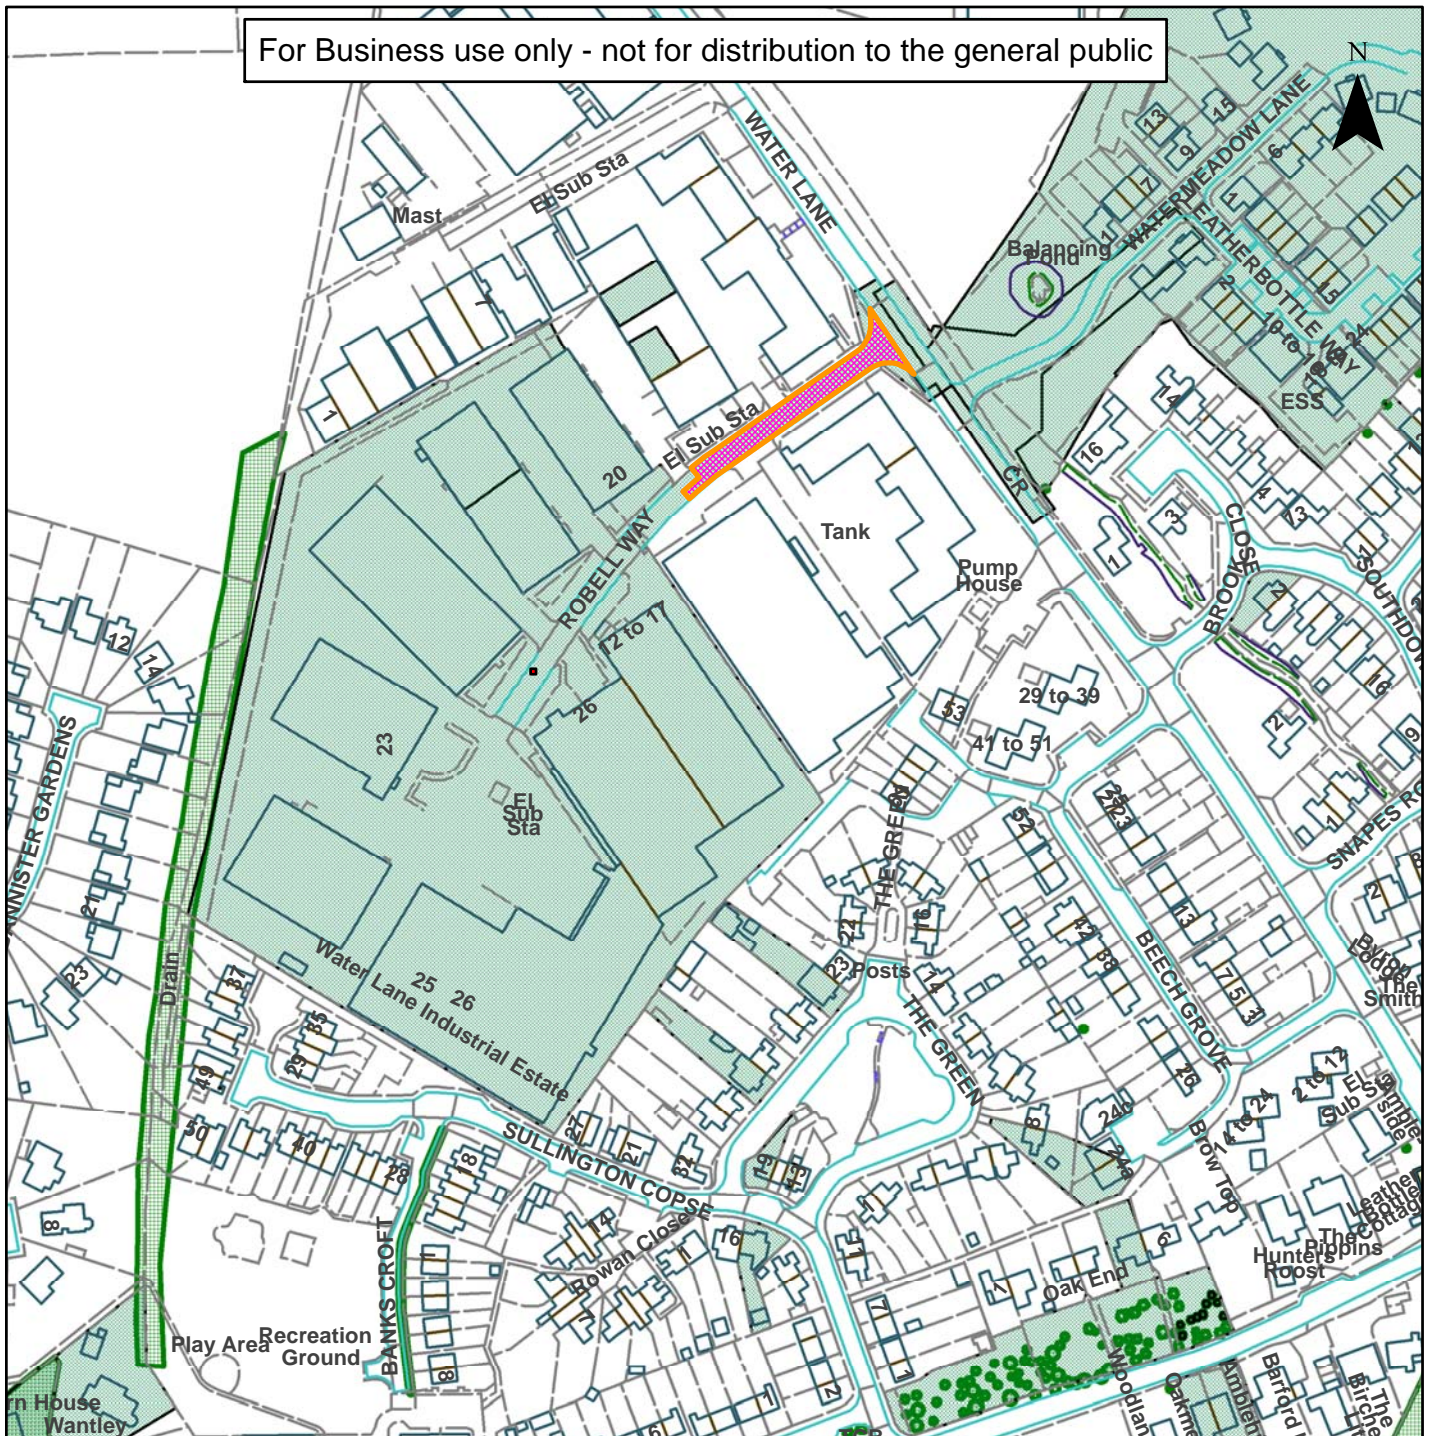

Not Set

For Business use only - not for distribution to the general public

Scale: 1:2,500

Reproduced from the Ordnance Survey map with permission of the Controller of Her Majesty's Stationery Office © Crown Copyright 2012.

Unauthorised reproduction infringes Crown Copyright and may lead to prosecution or civil proceedings.

Organisation	Horsham District Council
Department	
Comments	Not Set
Date	04/01/2018
MSA Number	100023865